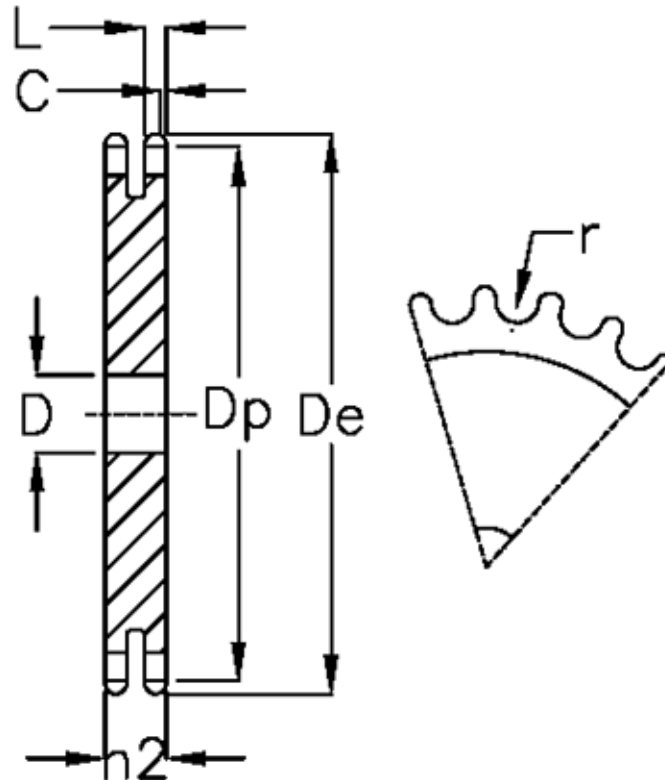

Article number: 616022012038

Description: Plate wheel 32 B-2 Z=38 duplex

Measures

C	= 6
D	= 30
De	= 635.5
Dp	= 615.16
For chain size	= 2 x 1 1/4
For chain type	= 32 B-2
h2	= 87.4
L	= 28.8

Number of teeth	= 38
r	= 29.21